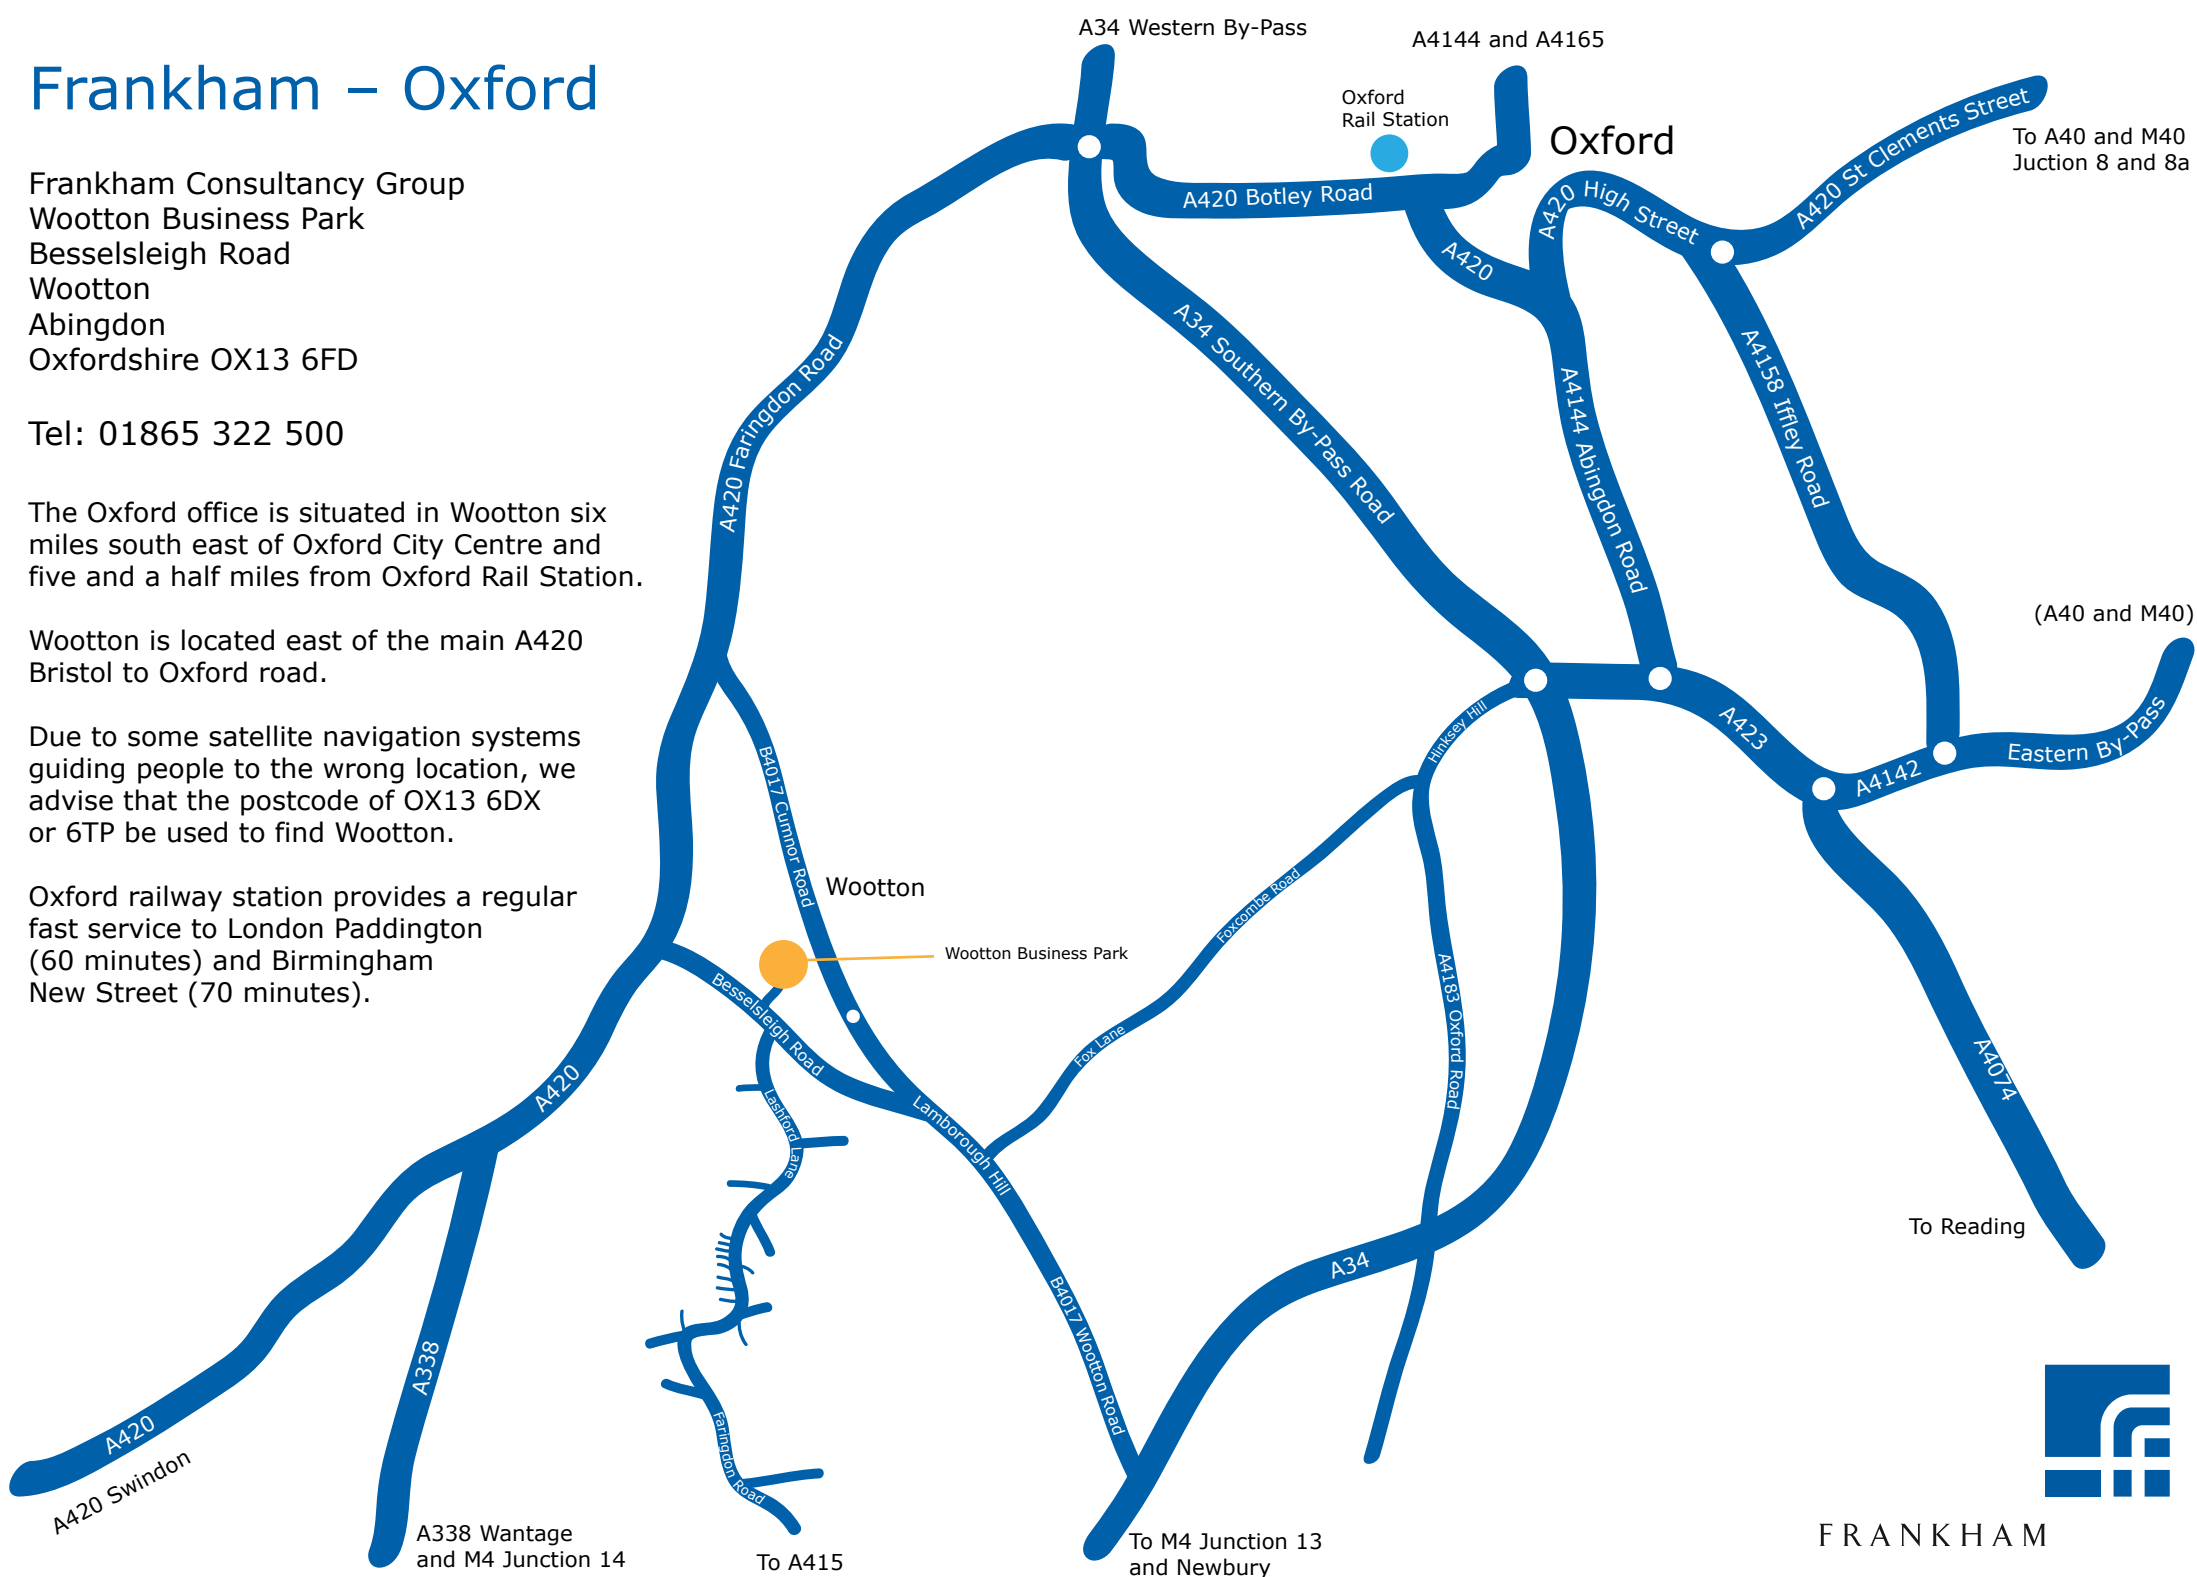

# Frankham – Oxford

Frankham Consultancy Group  
Wootton Business Park  
Besselsleigh Road  
Wootton  
Abingdon  
Oxfordshire OX13 6FD

Tel: 01865 322 500

The Oxford office is situated in Wootton six miles south east of Oxford City Centre and five and a half miles from Oxford Rail Station.

Wootton is located east of the main A420 Bristol to Oxford road.

Due to some satellite navigation systems guiding people to the wrong location, we advise that the postcode of OX13 6DX or 6TP be used to find Wootton.

Oxford railway station provides a regular fast service to London Paddington (60 minutes) and Birmingham New Street (70 minutes).

FRANKHAM